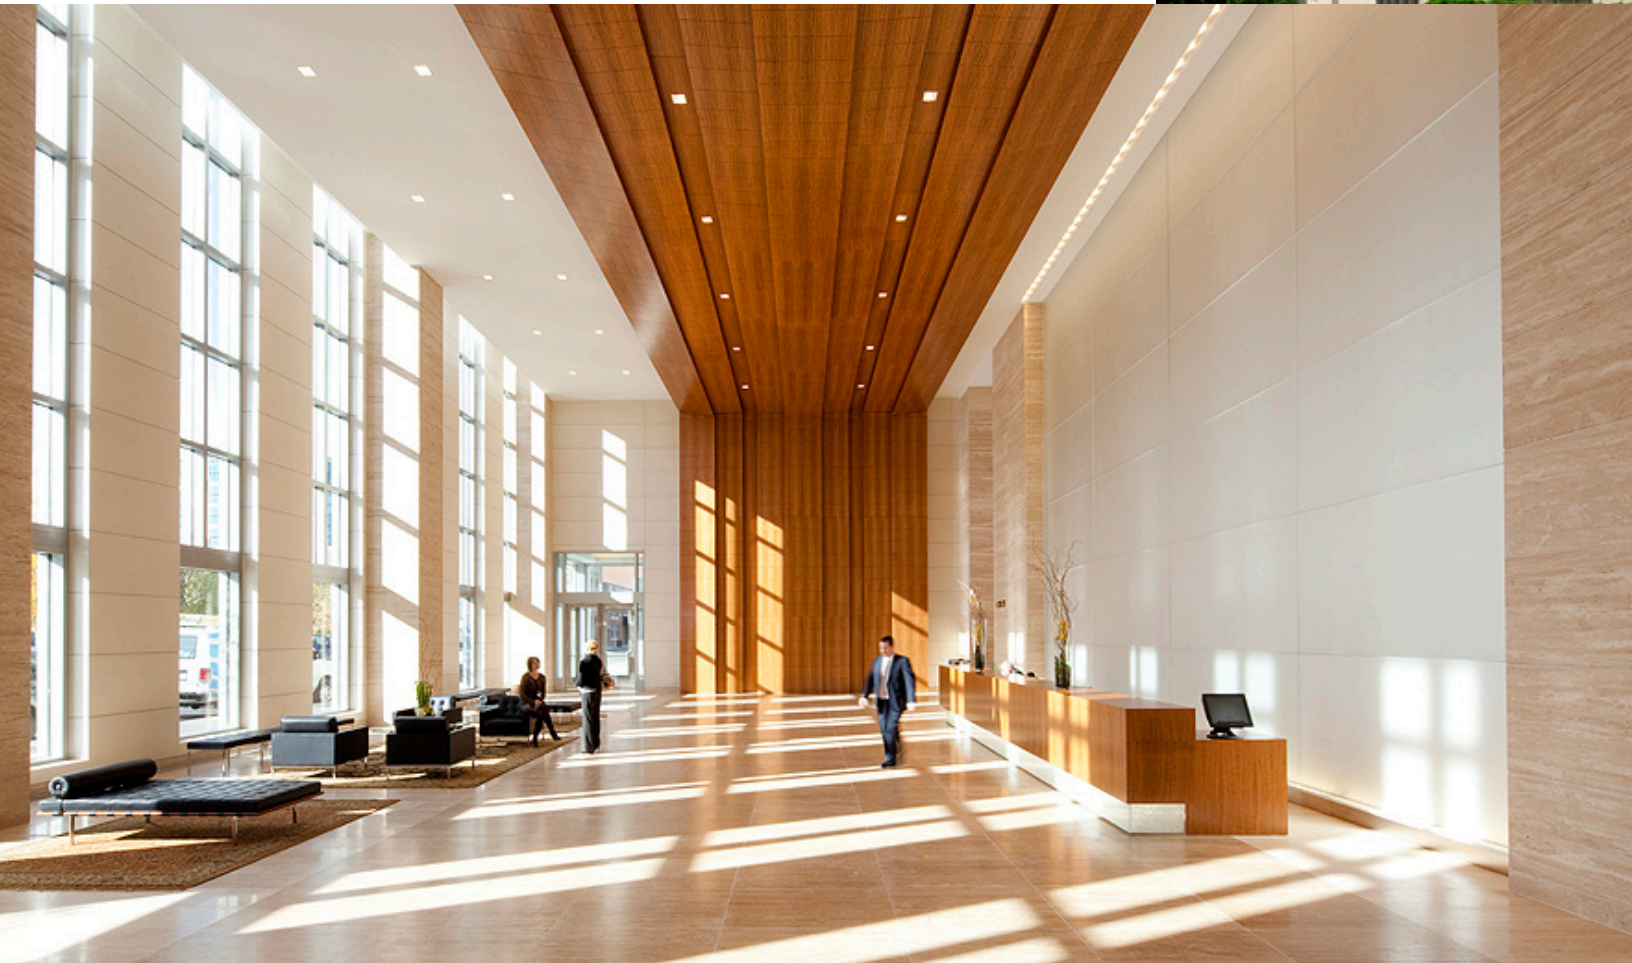

the pinnacle  
AT SYMPHONY PLACE

WORLD-CLASS OFFICE SPACE  
NOW PERFORMING IN MUSIC CITY

A TOWER OF STRENGTH AND SUSTAINABILITY  
IN SOBRO – NASHVILLE'S NEW CITY CENTER.

NASHVILLE'S FIRST TRUE CLASS AA OFFICE SPACE  
AND ONLY LEED® GOLD CERTIFIED SKYSCRAPER,  
THE PINNACLE AT SYMPHONY PLACE REACHES  
NEW HEIGHTS IN EFFICIENT DESIGN AND ENERGY USE.